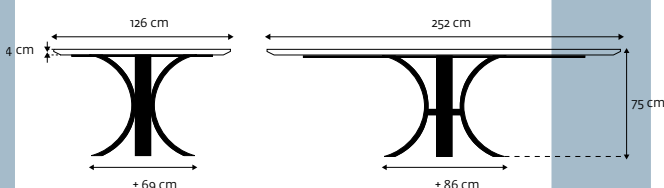

The overall appearance is of a slim, light and elegant table.

The dimensions of the table can be found in the technical drawings. An additional bonus is that the single table base is more cost effective and this will be reflected in the new prices. As you may expect from Van Rossum, each one of these tables can be customised so please ask for the possibilities.

KOPS SLIM

Der KOPS SLIM Tisch wurde überarbeitet und ist nun noch raffinierter und filigraner. Die Tischplatten liegen sowohl bei der rechteckigen als auch bei der halb-ovalen Tischplatte auf einem Metalluntergestell auf. Dieses Metalluntergestell ist handgefertigt und in einer Pulverbeschichtung in schwarz matt, schwarz sand, anthrazit und weiss hochglänzend erhältlich.

Die Tischplatte ist ca. 40 mm stark, hat gefaste Kanten und ist in allen Standardausführungen erhältlich. Der Gesamteindruck des Tisch ist filigran und elegant. Der Vorteil der neuen Version ist aufgrund des einzelnen Tischgestells ein deutlicher konkurrenzfähiger Preis des Tisch. Die technischen Infos und Erläuterungen können Sie der technischen Skizze des Kops Slim Tisch entnehmen. Der Tisch kann wie viele der Van Rossum Produkte komplett auf Mass gefertigt werden.

VAN ROSSUM
Hogeveld 8
6617 KR Bergharen
The Netherlands

T +31 (0)487 531 288
F +31 (0)487 532 019
info@vanrossummeubelen.nl
www.vanrossummeubelen.nl

HOUT VOOR HET LEVEN ♥ HOUDT VAN HET LEVEN